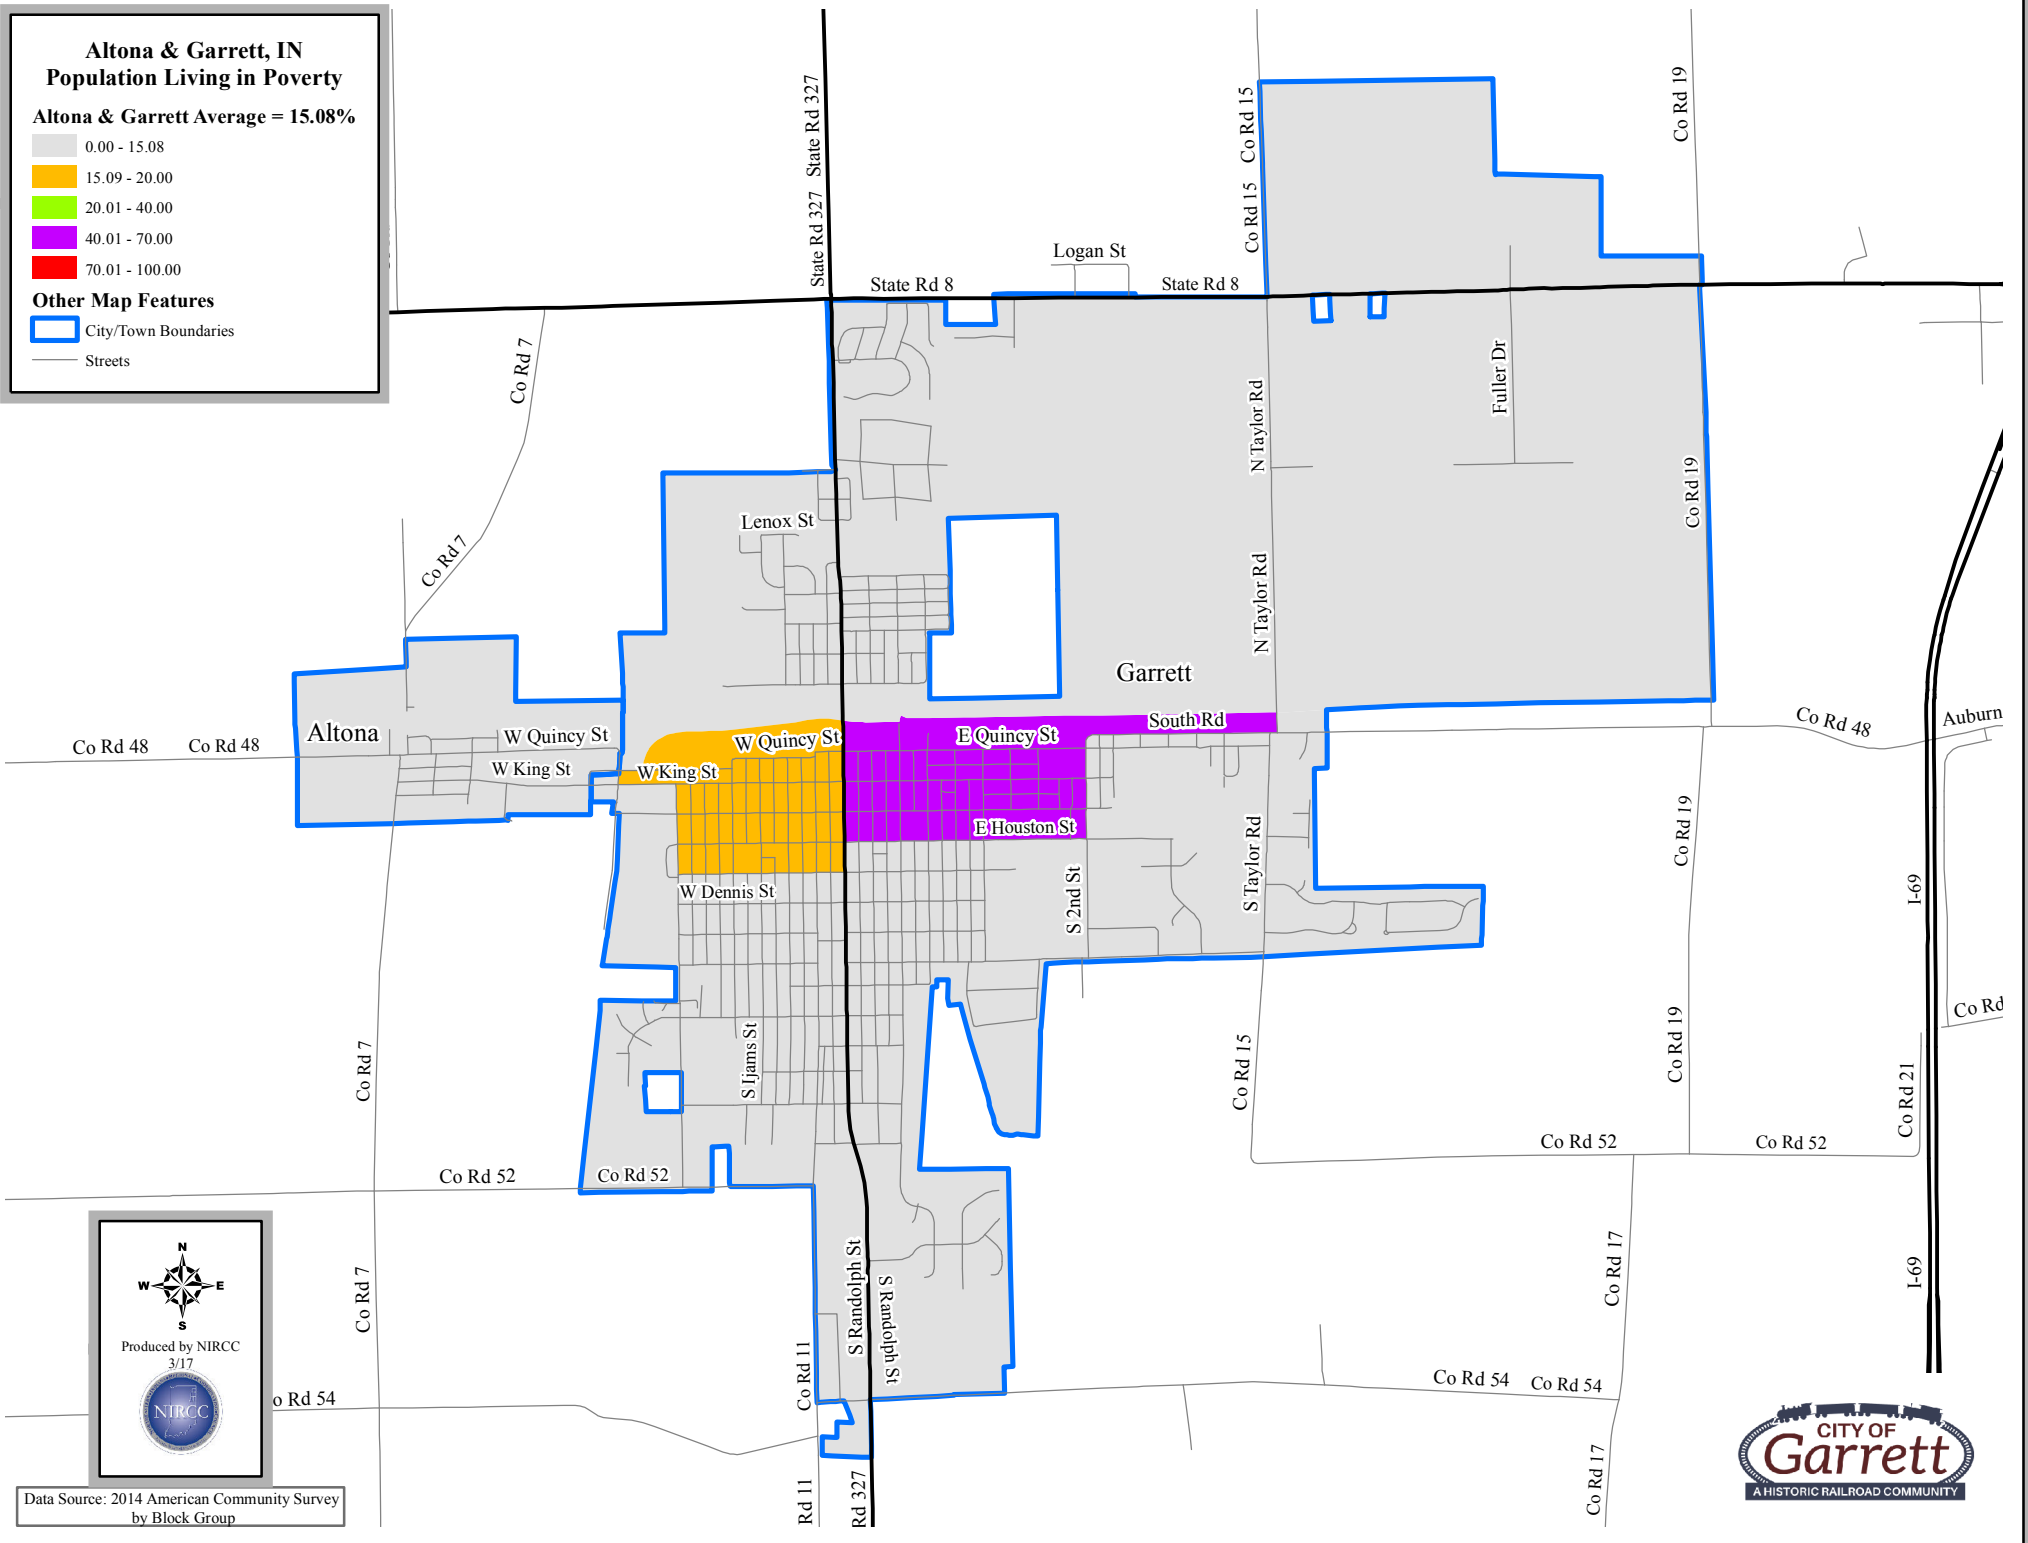

# Altona & Garrett, IN Population Living in Poverty

Altona & Garrett Average = 15.08%

- 0.00 - 15.08
- 15.09 - 20.00
- 20.01 - 40.00
- 40.01 - 70.00
- 70.01 - 100.00

### Other Map Features

- City/Town Boundaries
- Streets

Produced by NIRCC  
3/17

Data Source: 2014 American Community Survey  
by Block Group